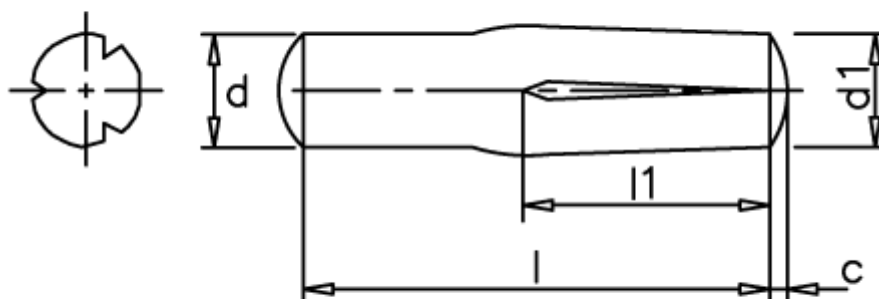

Article number: 080431061

Description: KLEE Slotted pin S4 3x8
Stainless 1.4305

Measures

c = 0,45

d = 3.0

d1 = 3.10

l1 = 1/2 l

Length = 8